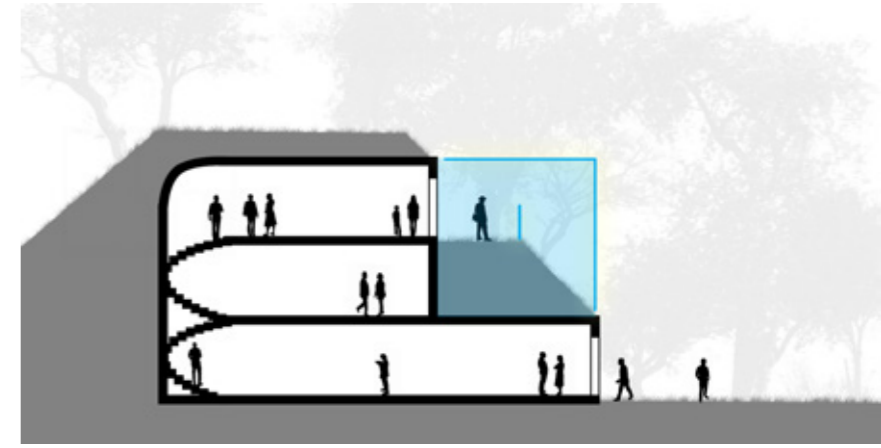

JOWISZ

WINIARNIA I KINO LETNIE